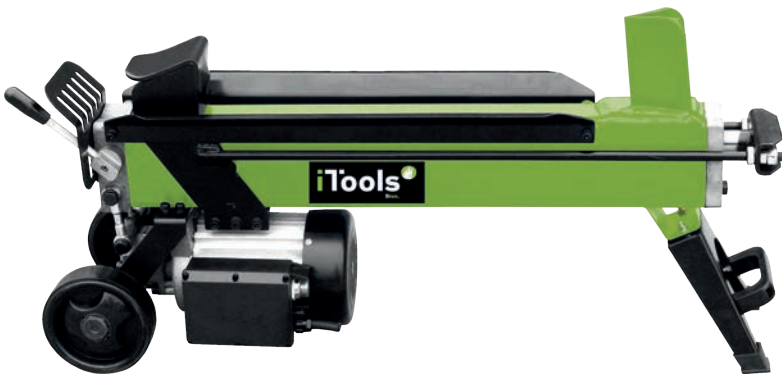

Accessórios incluídos:

- Kit de manutenção.

Accesorios incluidos:

- Kit de mantenimiento.

Included accessories:

- Maintenance kit.

Accessoires inclus:

- Kit de manutention.

REF.	kg	mm	un	EAN
ITRL5	50 kg	1020 x 470 x 310	1	5 6046121624798